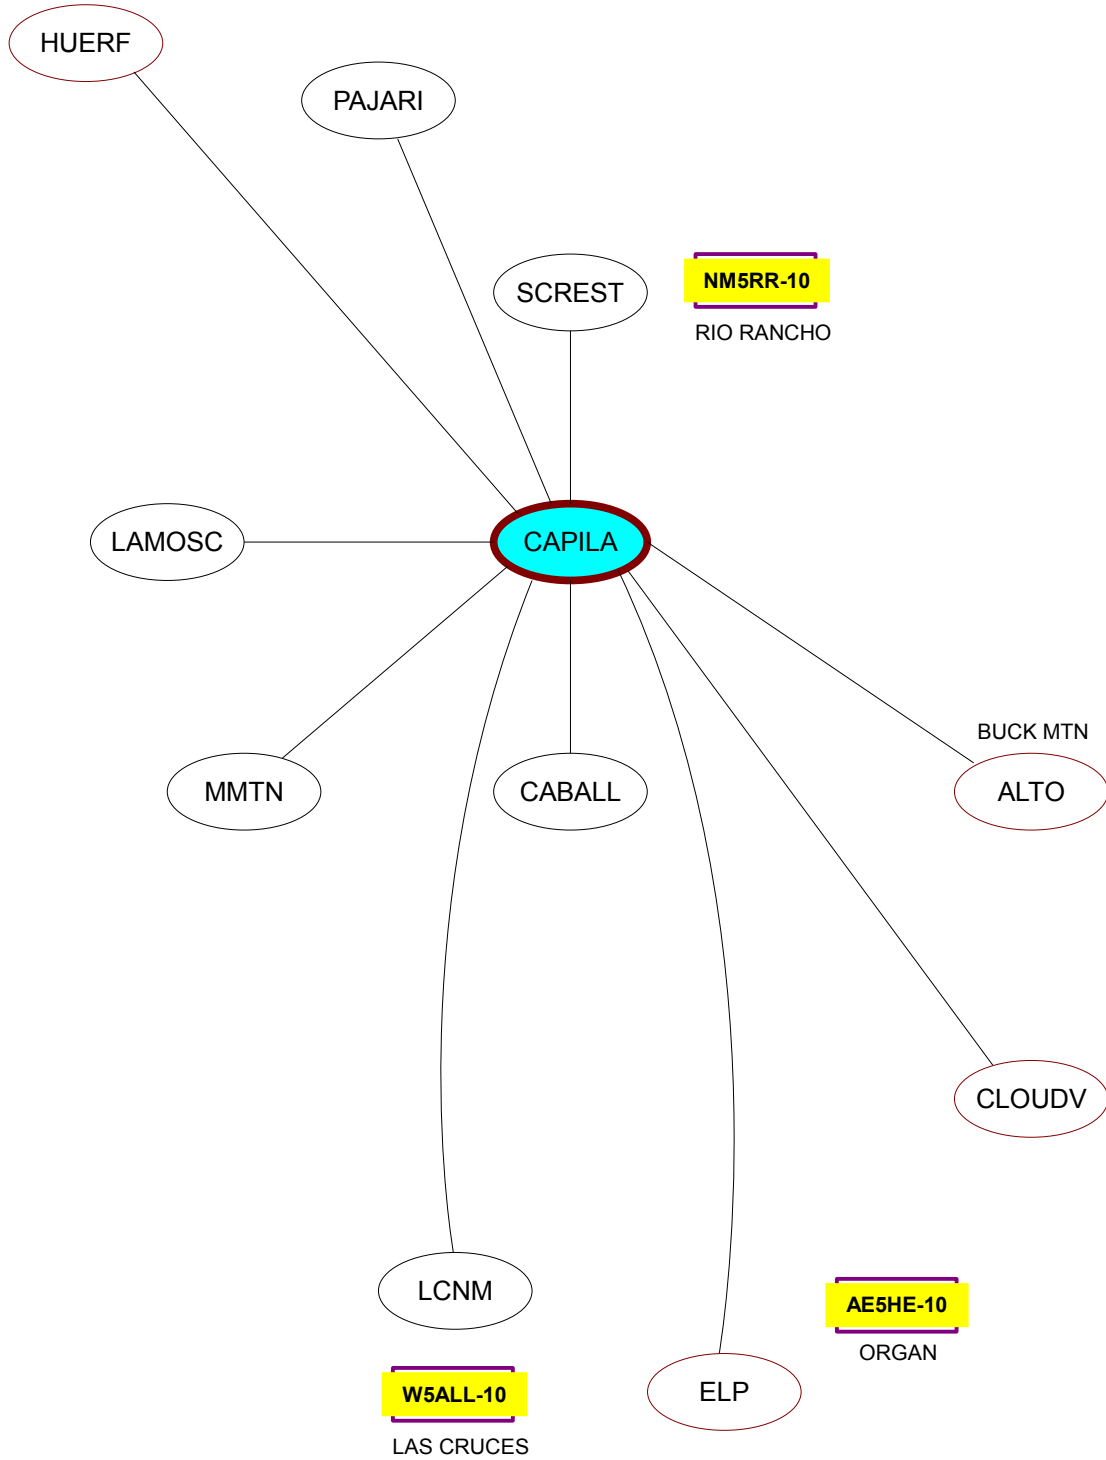

# NEW MEXICO PACKET NETWORK 1 NOV 2013

**WINLINK**  
RADIO MAIL SERVER (RMS)  
GATEWAY STATIONS  
HIGHLIGHTED IN **YELLOW**

Prepared by W5BI  
w5bi@arrl.net

# PAJARITO PEAK

# SANDIA CREST

# CAPILLA PEAK

**MT TAYLOR  
LA MOSCA PEAK**