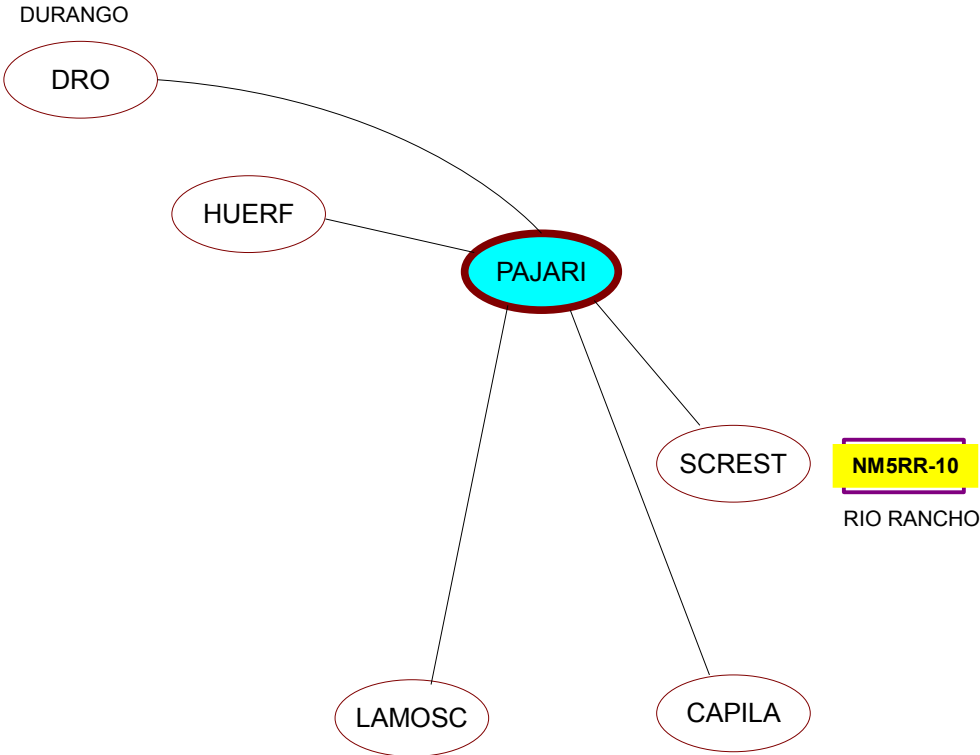

# NEW MEXICO PACKET NETWORK 1 NOV 2013

**WINLINK**  
RADIO MAIL SERVER (RMS)  
GATEWAY STATIONS  
HIGHLIGHTED IN **YELLOW**

Prepared by W5BI  
w5bi@arrl.net

# PAJARITO PEAK

# SANDIA CREST

# CAPILLA PEAK

**MT TAYLOR  
LA MOSCA PEAK**