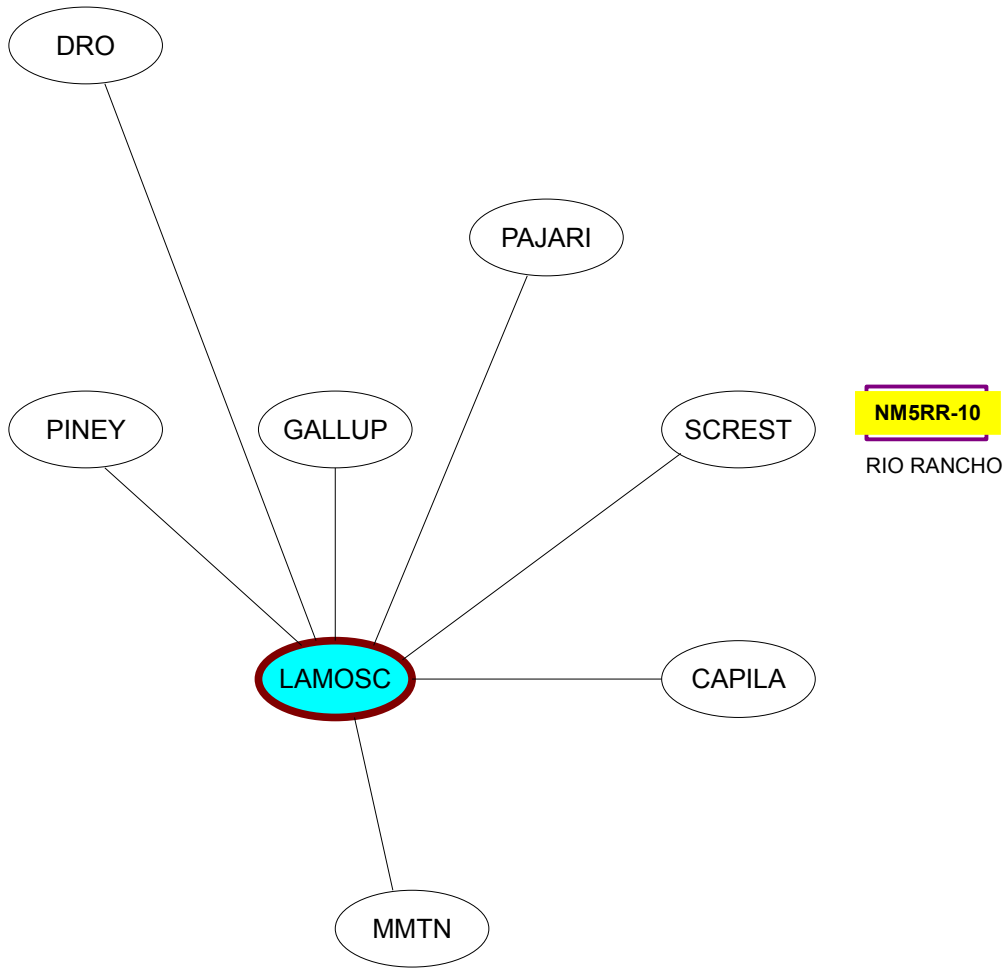

# NEW MEXICO PACKET NETWORK 1 NOV 2013

**WINLINK**  
RADIO MAIL SERVER (RMS)  
GATEWAY STATIONS  
HIGHLIGHTED IN **YELLOW**

Prepared by W5BI  
w5bi@arrl.net

# PAJARITO PEAK

# SANDIA CREST

# CAPILLA PEAK

**MT TAYLOR  
LA MOSCA PEAK**