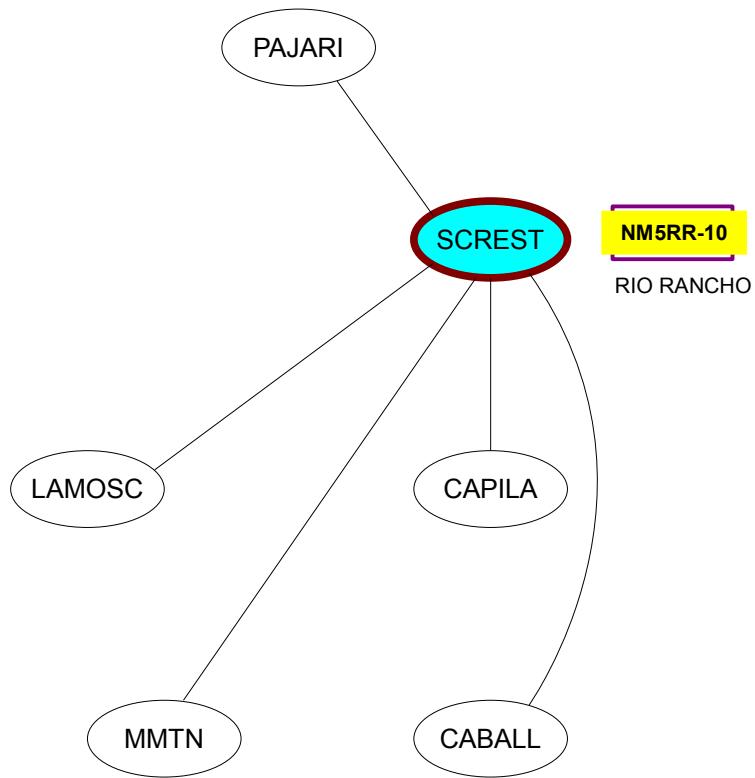

# NEW MEXICO PACKET NETWORK 1 NOV 2013

**WINLINK**  
RADIO MAIL SERVER (RMS)  
GATEWAY STATIONS  
HIGHLIGHTED IN **YELLOW**

Prepared by W5BI  
w5bi@arrl.net

# PAJARITO PEAK

# SANDIA CREST

# CAPILLA PEAK

**MT TAYLOR  
LA MOSCA PEAK**