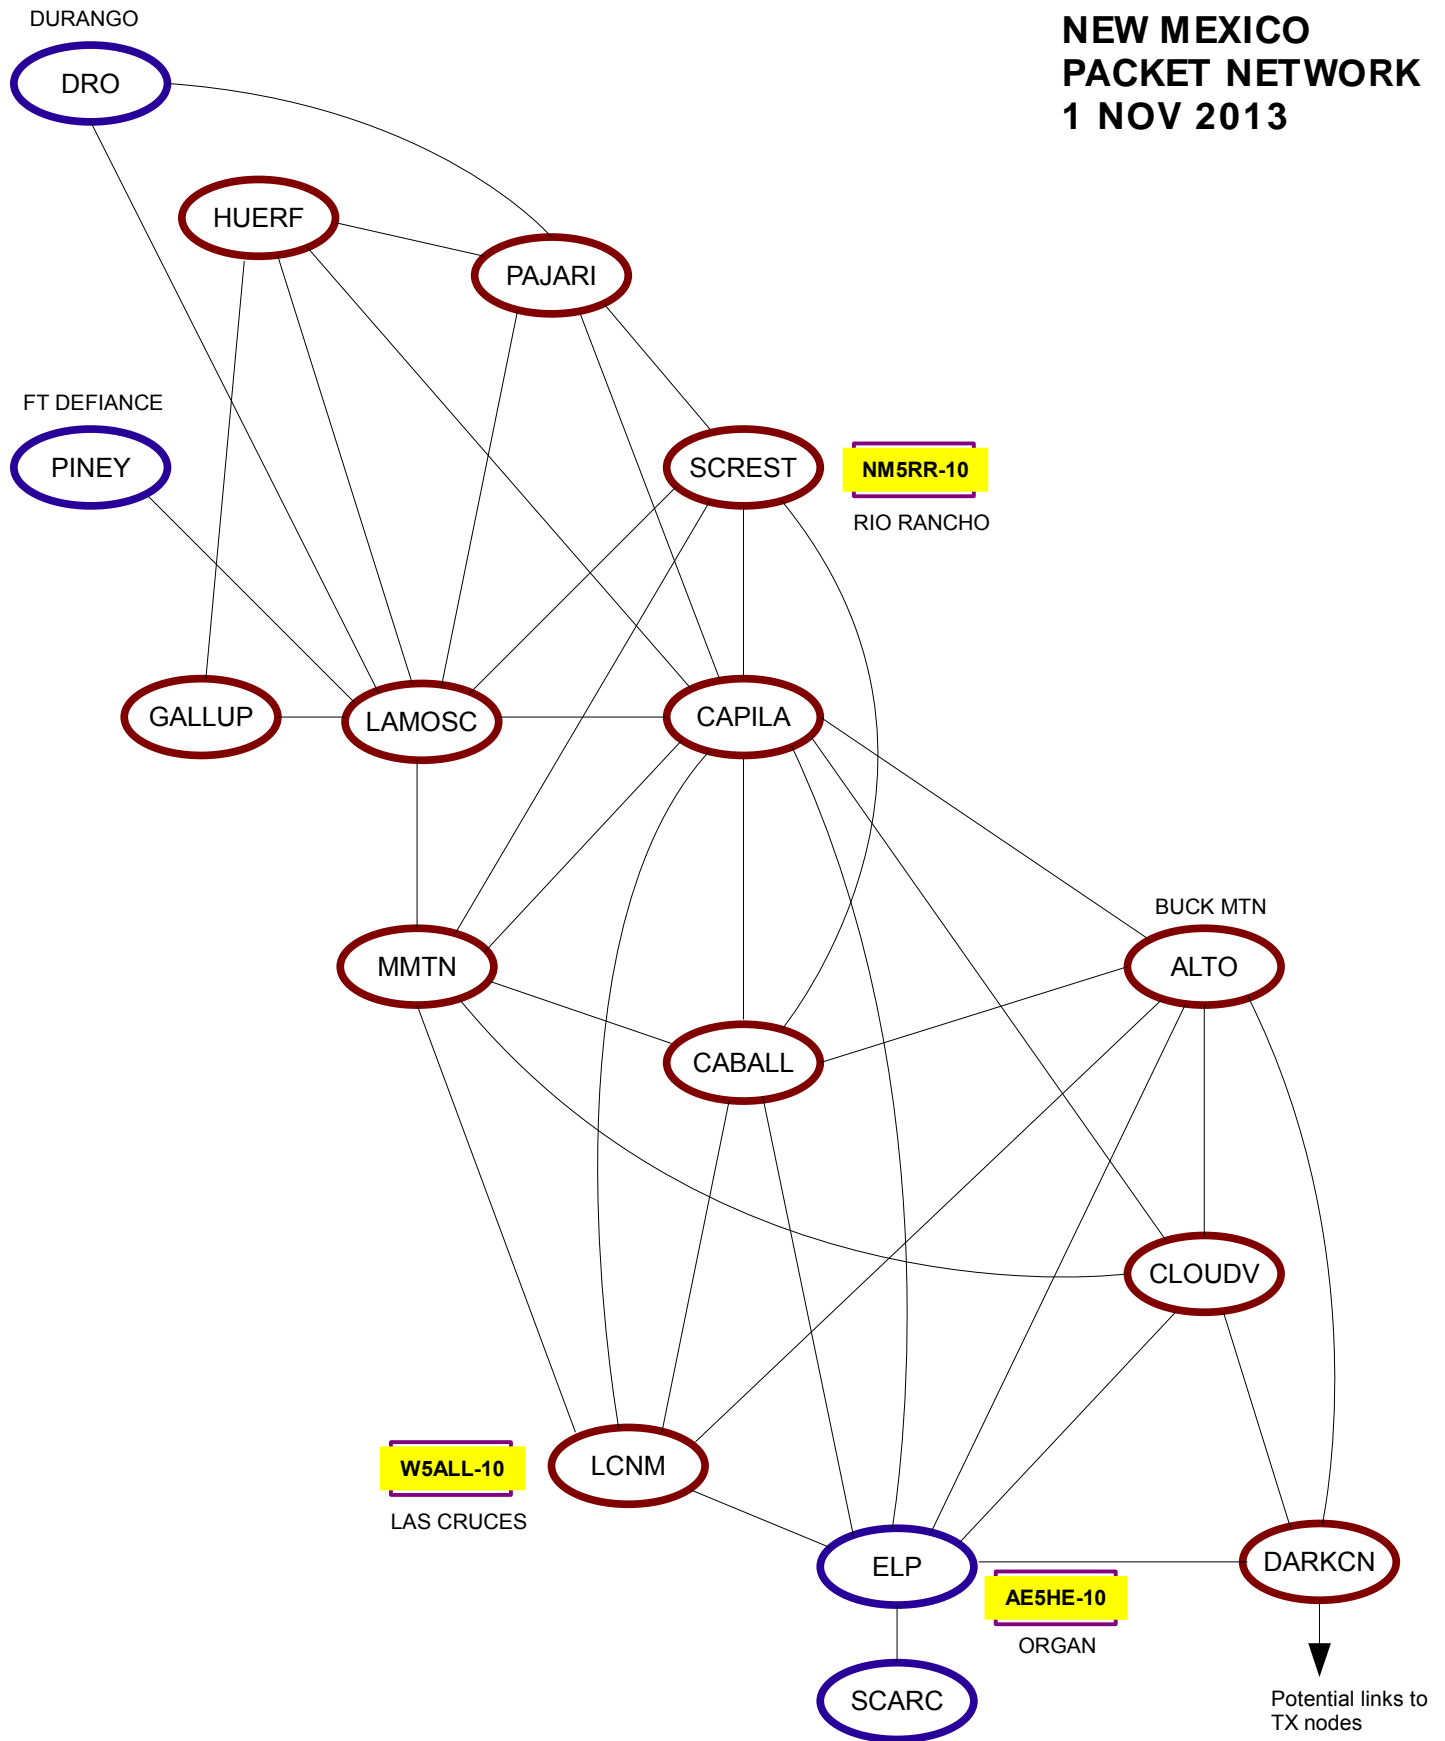

# NEW MEXICO PACKET NETWORK 1 NOV 2013

**WINLINK**  
RADIO MAIL SERVER (RMS)  
GATEWAY STATIONS  
HIGHLIGHTED IN **YELLOW**

Prepared by W5BI  
w5bi@arrl.net

# PAJARITO PEAK

# SANDIA CREST

# CAPILLA PEAK

**MT TAYLOR  
LA MOSCA PEAK**